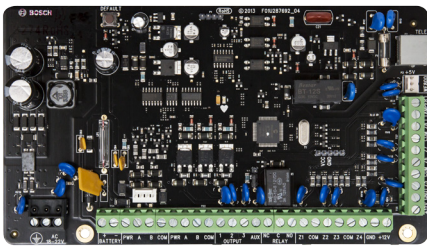

Solution 2000 & 3000 Control Panels

www.boschsecurity.com.au

BOSCH
Invented for life

- ▶ 8/16 Fully Programmable Zones
- ▶ 41 Codes – 1 Installer, 20 User Codes, 20 RF Keyfobs
- ▶ 16 Wireless Devices (on Solution 3000)
- ▶ Partitionable into 2 Separate Areas
- ▶ STAY / AWAY Arming Options

Functions

User Interfaces

The Solution 2000 & 3000 control panels have a variety of keypad options, including LCD Icon, LCD Alphanumeric, and various touchscreen options that are simple to use.

Wireless

The Solution 2000 supports the WE800EV2 wireless receiver for wireless keyfob control, while the Solution 3000 supports both the WE800EV2 and the option to integrate with the Bosch RADION range of wireless transmitters.