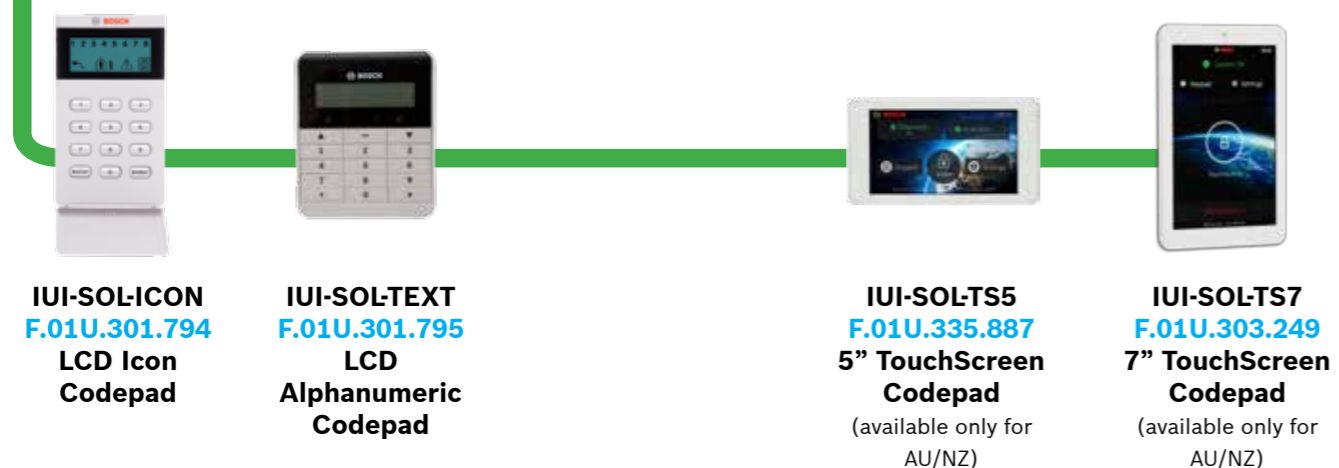

Up to 2 Communications Modules

A-Link Plus Software

Bosch Remote Security Control Plus App

- PANEL FEATURES:**
- > 8/16 fully programmable zones
 - > 1 installer code and 32 users with RF keyfobs
 - > 16 wireless devices (on Solution 3000)
 - > Partitionable into 2 separate areas

Up to 4 Codepads

Solution 3000 Only