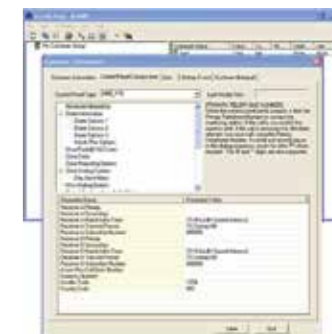

Up to 2 Communications Modules

A-Link Plus Software

Bosch Remote Security Control Plus App

- PANEL FEATURES:**
- > 8/16 fully programmable zones
 - > 1 installer code and 32 users with RF keyfobs
 - > 16 wireless devices (on Solution 3000)
 - > Partitionable into 2 separate areas