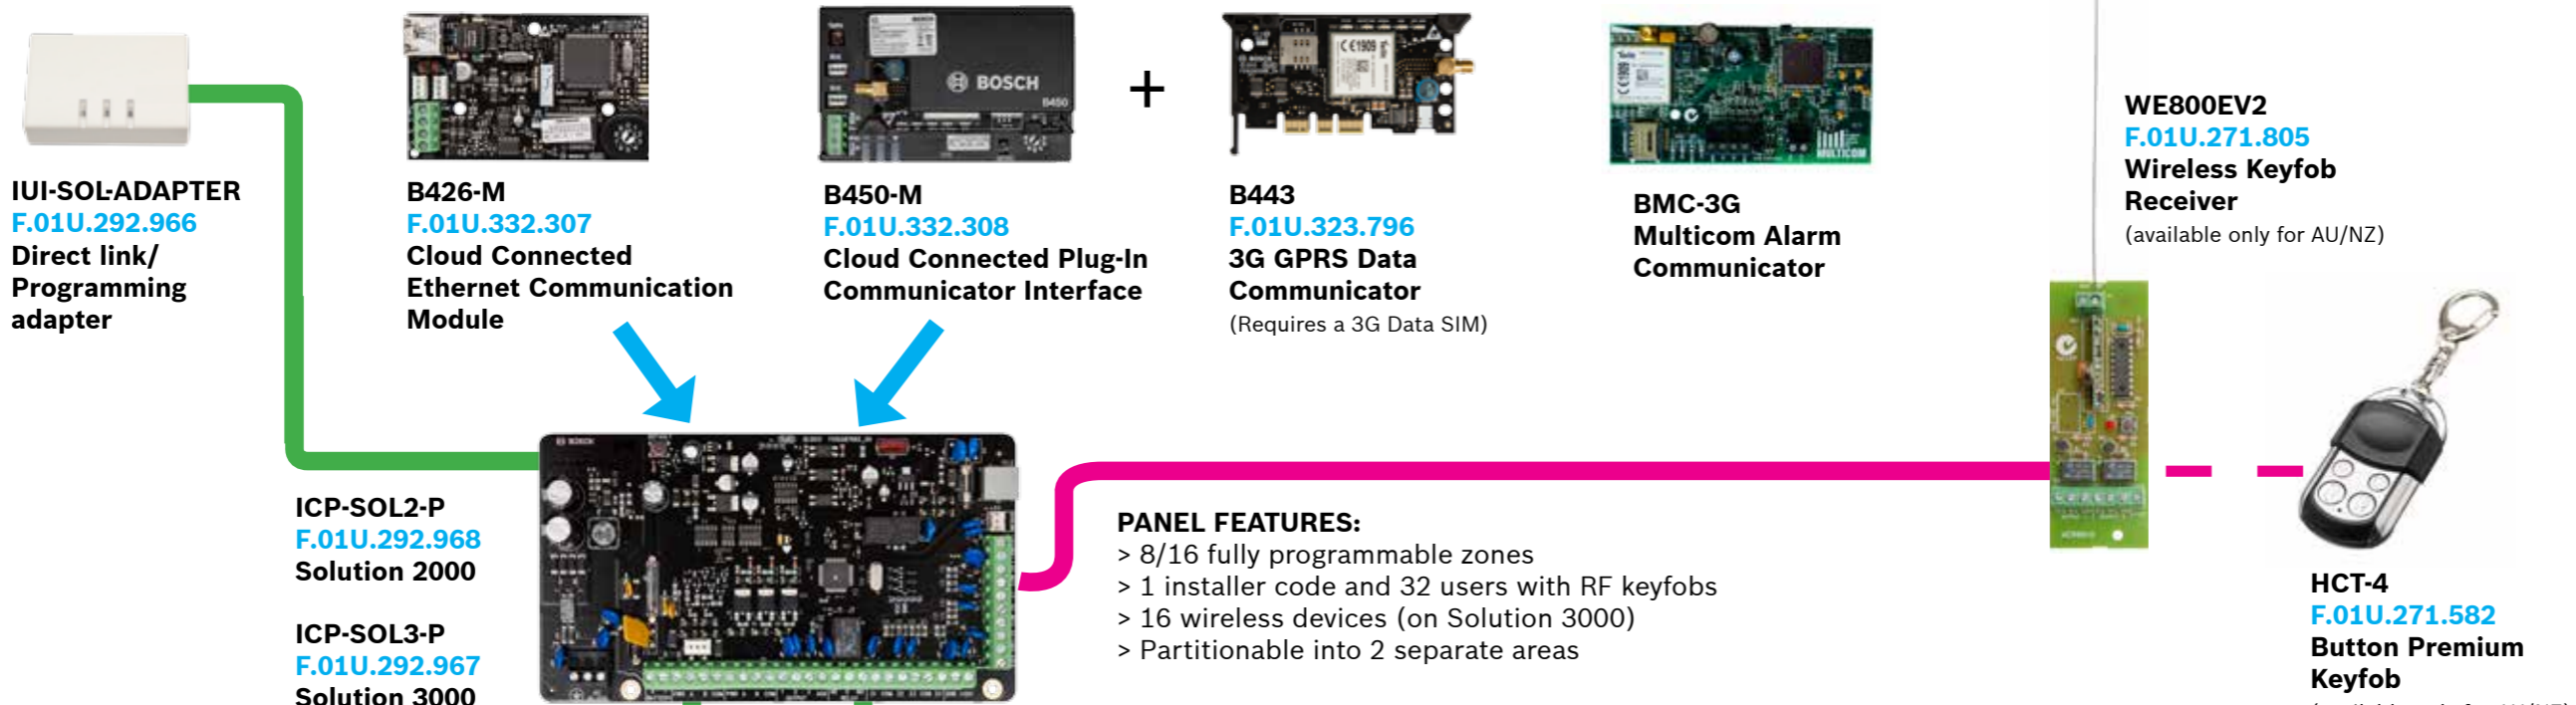

Up to 2 Communications Modules

A-Link Plus Software

Bosch Remote Security Control Plus App

- PANEL FEATURES:**
- > 8/16 fully programmable zones
 - > 1 installer code and 32 users with RF keyfobs
 - > 16 wireless devices (on Solution 3000)
 - > Partitionable into 2 separate areas

Up to 4 Codepads

Solution 3000 Only